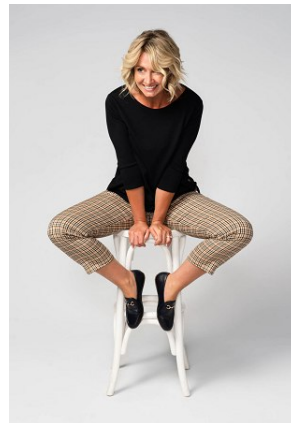

# BELLA

Fiona Davis

Height: 5'9 Bust: 35.5 Hips: 39.5 Waist: 30.5 Shoe: 12 US Hair: Dark Blonde Eyes: Green