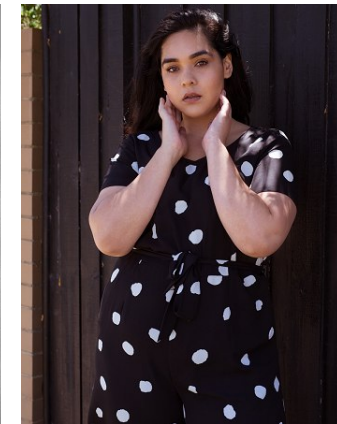

BELLA

Sonata Faletau

Height: 5'11 Bust: 48.5 Hips: 49 Waist: 41.5 Shoe: 11 US Hair: Dark Brown Eyes: Brown

BELLA

Sonata Faletau

Height: 5'11 Bust: 48.5 Hips: 49 Waist: 41.5 Shoe: 11 US Hair: Dark Brown Eyes: Brown