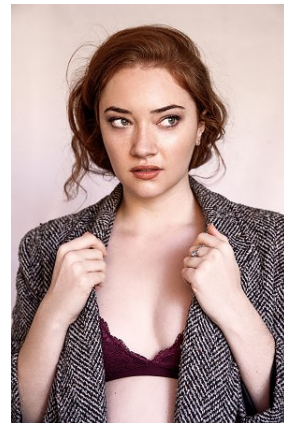

BELLA

Hannah Fell

Height: 5'11.5 Bust: 41 Hips: 47 Waist: 34 Shoe: 11 US Hair: Auburn Eyes: Green

BELLA

Hannah Fell

Height: 5'11.5 Bust: 41 Hips: 47 Waist: 34 Shoe: 11 US Hair: Auburn Eyes: Green

BELLA

Hannah Fell

Height: 5'11.5 Bust: 41 Hips: 47 Waist: 34 Shoe: 11 US Hair: Auburn Eyes: Green