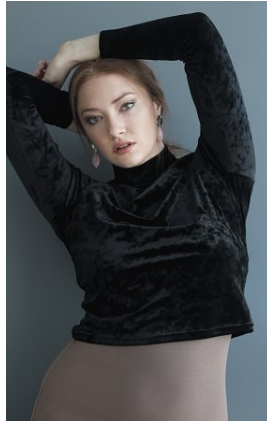

BELLA

Hannah Fell

Height: 5'11.5 Bust: 41 Hips: 47 Waist: 34 Shoe: 11 US Hair: Auburn Eyes: Green

BELLA

Hannah Fell

Height: 5'11.5 Bust: 41 Hips: 47 Waist: 34 Shoe: 11 US Hair: Auburn Eyes: Green

BELLA

Hannah Fell

Height: 5'11.5 Bust: 41 Hips: 47 Waist: 34 Shoe: 11 US Hair: Auburn Eyes: Green