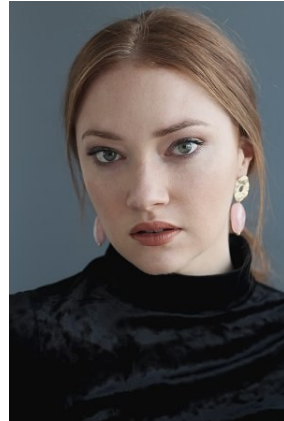

BELLA

Hannah Fell

Height: 5'11.5 Bust: 41 Hips: 47 Waist: 34 Shoe: 11 US Hair: Auburn Eyes: Green

BELLA

Hannah Fell

Height: 5'11.5 Bust: 41 Hips: 47 Waist: 34 Shoe: 11 US Hair: Auburn Eyes: Green

BELLA

Hannah Fell

Height: 5'11.5 Bust: 41 Hips: 47 Waist: 34 Shoe: 11 US Hair: Auburn Eyes: Green