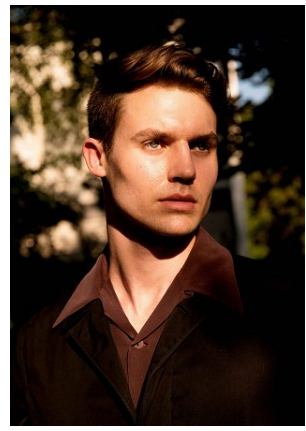

BELLA

Lyndon Cantwell

Height: 6'0.5 Waist: 31.5 Waist: 9 US Hair: Light Brown Eyes: Grey

PO Box 504 Manly NSW Australia 1655 tel: +61 2 9976 6685 email: info@bellamodels.com.au

BELLA

Lyndon Cantwell

Height: 6'0.5 Waist: 31.5 Waist: 9 US Hair: Light Brown Eyes: Grey