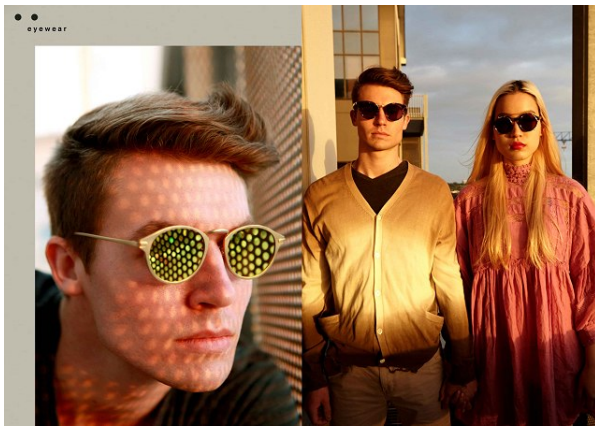

BELLA

Lyndon Cantwell

Height: 6'0.5 Waist: 31.5 Waist: 9 US Hair: Light Brown Eyes: Grey

PO Box 504 Manly NSW Australia 1655 tel: +61 2 9976 6685 email: info@bellamodels.com.au

BELLA

Lyndon Cantwell

Height: 6'0.5 Waist: 31.5 Waist: 9 US Hair: Light Brown Eyes: Grey