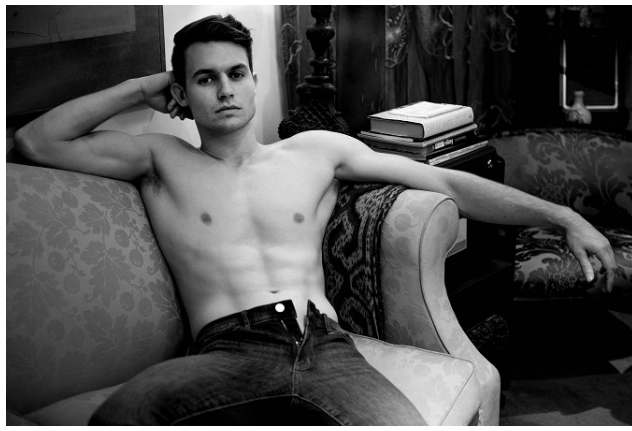

BELLA

Lyndon Cantwell

Height: 6'0.5 Waist: 31.5 Waist: 9 US Hair: Light Brown Eyes: Grey

PO Box 504 Manly NSW Australia 1655 tel: +61 2 9976 6685 email: info@bellamodels.com.au

BELLA

Lyndon Cantwell

Height: 6'0.5 Waist: 31.5 Waist: 9 US Hair: Light Brown Eyes: Grey