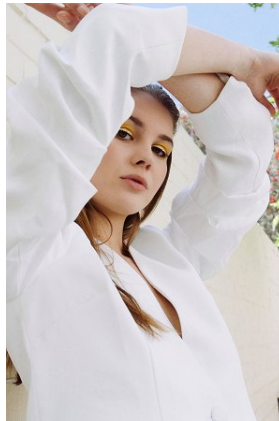

BELLA

Emira Harris

Height: 5'9.5 Bust: 34 Hips: 38 Waist: 25 Hair: Light Brown Eyes: Hazel

BELLA

Emira Harris

Height: 5'9.5 Bust: 34 Hips: 38 Waist: 25 Hair: Light Brown Eyes: Hazel