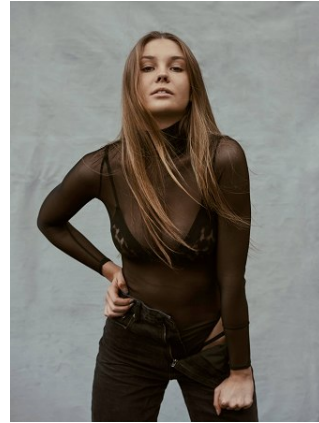

BELLA

Emira Harris

Height: 5'9.5 Bust: 34 Hips: 38 Waist: 25 Hair: Light Brown Eyes: Hazel

BELLA

Emira Harris

Height: 5'9.5 Bust: 34 Hips: 38 Waist: 25 Hair: Light Brown Eyes: Hazel