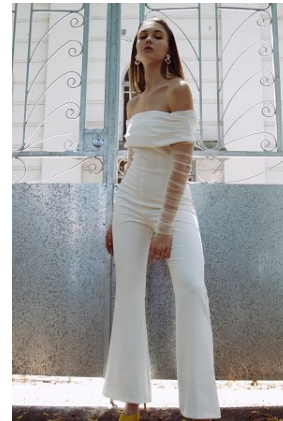

BELLA

Emira Harris

Height: 5'9.5 Bust: 34 Hips: 38 Waist: 25 Hair: Light Brown Eyes: Hazel

BELLA

Emira Harris

Height: 5'9.5 Bust: 34 Hips: 38 Waist: 25 Hair: Light Brown Eyes: Hazel