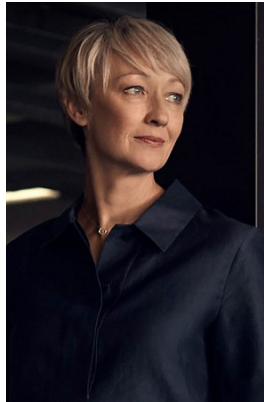

BELLA

Jane Fullerton-Smith

Height: 5'10 Bust: 36 Hips: 36 Waist: 29.5 Hair: Blonde Eyes: Blue

BELLA

Jane Fullerton-Smith

Height: 5'10 Bust: 36 Hips: 36 Waist: 29.5 Hair: Blonde Eyes: Blue