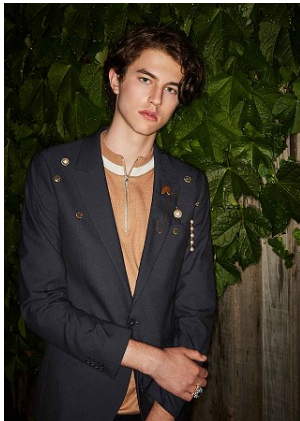

BELLA

Owen Hughes

Height: 6'2.5 Waist: 31 Waist: 11 US Hair: Dark Brown Eyes: Grey

BELLA

Owen Hughes

Height: 6'2.5 Waist: 31 Waist: 11 US Hair: Dark Brown Eyes: Grey