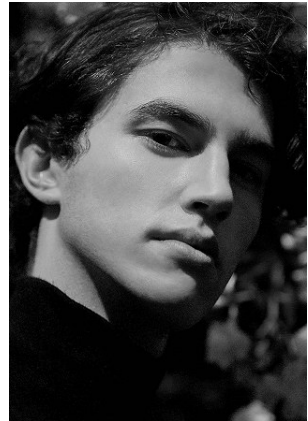

BELLA

Owen Hughes

Height: 6'2.5 Waist: 31 Waist: 11 US Hair: Dark Brown Eyes: Grey

BELLA

Owen Hughes

Height: 6'2.5 Waist: 31 Waist: 11 US Hair: Dark Brown Eyes: Grey