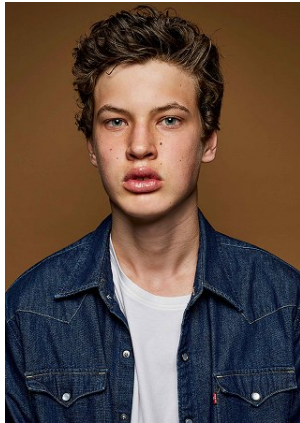

BELLA

Olsen Jones

Height: 6'3 Waist: 31 Waist: 15 US Hair: Brown Eyes: Blue

BELLA

Olsen Jones

Height: 6'3 Waist: 31 Waist: 15 US Hair: Brown Eyes: Blue