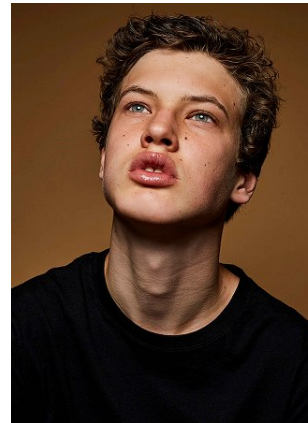

BELLA

Olsen Jones

Height: 6'3 Waist: 31 Waist: 15 US Hair: Brown Eyes: Blue

BELLA

Olsen Jones

Height: 6'3 Waist: 31 Waist: 15 US Hair: Brown Eyes: Blue