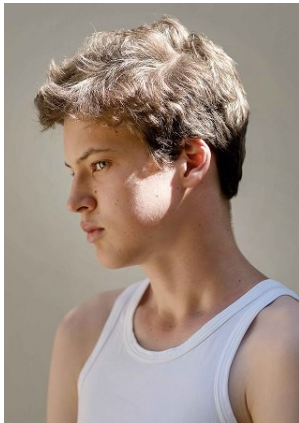

BELLA

Olsen Jones

Height: 6'3 Waist: 31 Waist: 15 US Hair: Brown Eyes: Blue

BELLA

Olsen Jones

Height: 6'3 Waist: 31 Waist: 15 US Hair: Brown Eyes: Blue