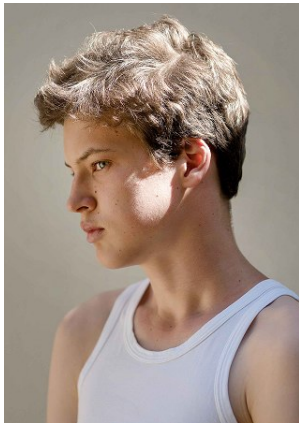

BELLA

Olsen Jones

Height: 6'3 Waist: 31 Waist: 15 US Hair: Brown Eyes: Blue

BELLA

Olsen Jones

Height: 6'3 Waist: 31 Waist: 15 US Hair: Brown Eyes: Blue