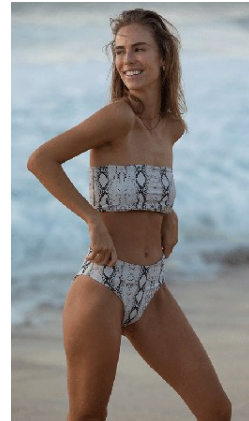

BELLA

Brenda Elliott

Height: 5'10 Bust: 33 Hips: 37 Waist: 27 Shoe: 9 US Hair: Dark Blonde Eyes: Blue

BELLA

Brenda Elliott

Height: 5'10 Bust: 33 Hips: 37 Waist: 27 Shoe: 9 US Hair: Dark Blonde Eyes: Blue