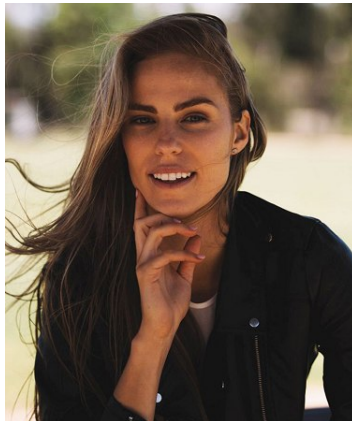

BELLA

Brenda Elliott

Height: 5'10 Bust: 33 Hips: 37 Waist: 27 Shoe: 9 US Hair: Dark Blonde Eyes: Blue

BELLA

Brenda Elliott

Height: 5'10 Bust: 33 Hips: 37 Waist: 27 Shoe: 9 US Hair: Dark Blonde Eyes: Blue