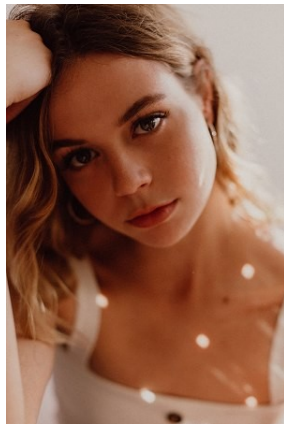

BELLA

Savanna Burgess

Height: 6'0 Bust: 35.5 Hips: 38.5 Waist: 28.5 Shoe: 9 US Hair: Dark Blonde Eyes: Green

BELLA

Savanna Burgess

Height: 6'0 Bust: 35.5 Hips: 38.5 Waist: 28.5 Shoe: 9 US Hair: Dark
Blonde Eyes: Green