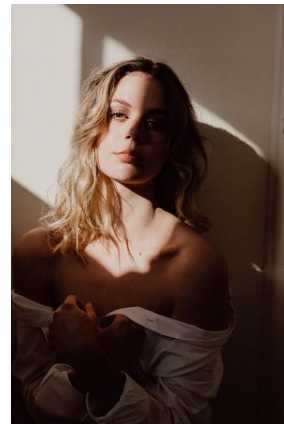

BELLA

Savanna Burgess

Height: 6'0 Bust: 35.5 Hips: 38.5 Waist: 28.5 Shoe: 9 US Hair: Dark Blonde Eyes: Green

BELLA

Savanna Burgess

Height: 6'0 Bust: 35.5 Hips: 38.5 Waist: 28.5 Shoe: 9 US Hair: Dark
Blonde Eyes: Green