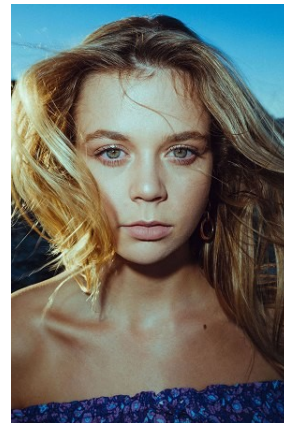

BELLA

Savanna Burgess

Height: 6'0 Bust: 35.5 Hips: 38.5 Waist: 28.5 Shoe: 9 US Hair: Dark Blonde Eyes: Green

BELLA

Savanna Burgess

Height: 6'0 Bust: 35.5 Hips: 38.5 Waist: 28.5 Shoe: 9 US Hair: Dark
Blonde Eyes: Green