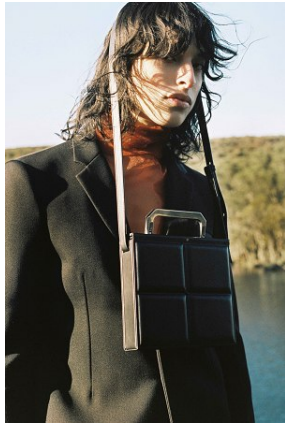

BELLA

Adam Zammit

Height: 6'1.5 Waist: 30 Waist: 10 US Hair: Dark Brown Eyes: Hazel

BELLA

Adam Zammit

Height: 6'1.5 Waist: 30 Waist: 10 US Hair: Dark Brown Eyes: Hazel