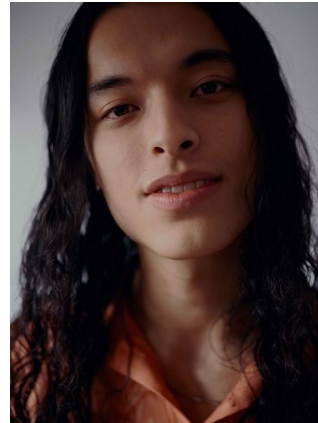

BELLA

Adam Zammit

Height: 6'1.5 Waist: 30 Waist: 10 US Hair: Dark Brown Eyes: Hazel

BELLA

Adam Zammit

Height: 6'1.5 Waist: 30 Waist: 10 US Hair: Dark Brown Eyes: Hazel