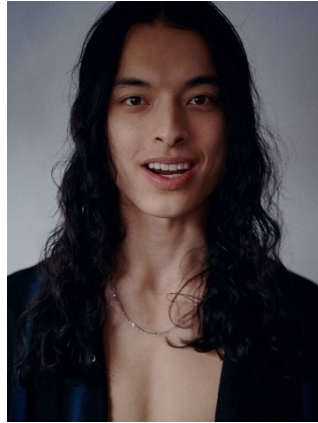

# BELLA

Adam Zammit

Height: 6'1.5 Waist: 30 Waist: 10 US Hair: Dark Brown Eyes: Hazel