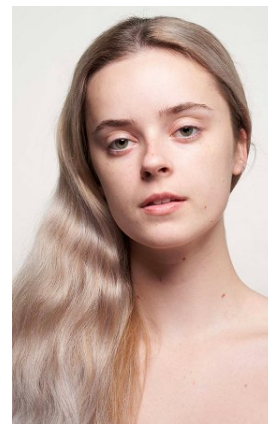

BELLA

Ashley Harris

Height: 5'10.5 Bust: 34 Hips: 37.5 Waist: 26.5 Hair: Light Brown Eyes: Green

BELLA

Ashley Harris

Height: 5'10.5 Bust: 34 Hips: 37.5 Waist: 26.5 Hair: Light Brown Eyes: Green