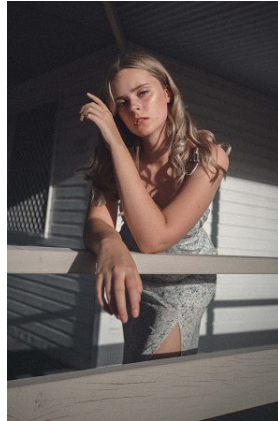

BELLA

Ashley Harris

Height: 5'10.5 Bust: 34 Hips: 37.5 Waist: 26.5 Hair: Light Brown Eyes: Green

BELLA

Ashley Harris

Height: 5'10.5 Bust: 34 Hips: 37.5 Waist: 26.5 Hair: Light Brown Eyes: Green