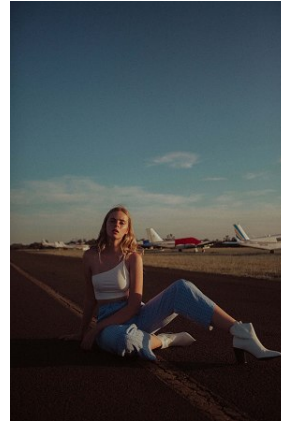

BELLA

Ashley Harris

Height: 5'10.5 Bust: 34 Hips: 37.5 Waist: 26.5 Hair: Light Brown Eyes: Green

BELLA

Ashley Harris

Height: 5'10.5 Bust: 34 Hips: 37.5 Waist: 26.5 Hair: Light Brown Eyes: Green