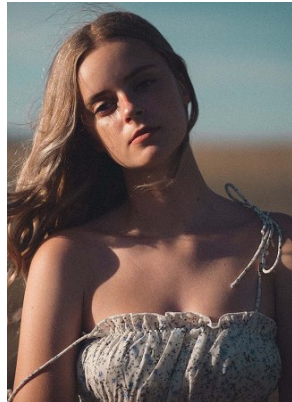

BELLA

Ashley Harris

Height: 5'10.5 Bust: 34 Hips: 37.5 Waist: 26.5 Hair: Light Brown Eyes: Green

BELLA

Ashley Harris

Height: 5'10.5 Bust: 34 Hips: 37.5 Waist: 26.5 Hair: Light Brown Eyes: Green