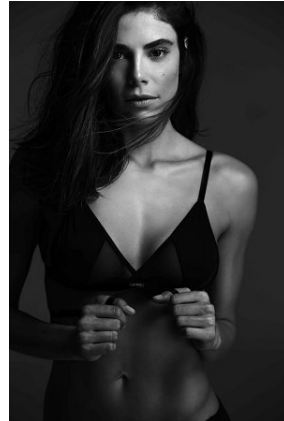

BELLA

Giovanna Paino

Height: 5'6 Bust: 33 Hips: 38 Waist: 28 Shoe: 5 US Hair: Brown Eyes: Brown

BELLA

Giovanna Paino

Height: 5'6 Bust: 33 Hips: 38 Waist: 28 Shoe: 5 US Hair: Brown Eyes: Brown