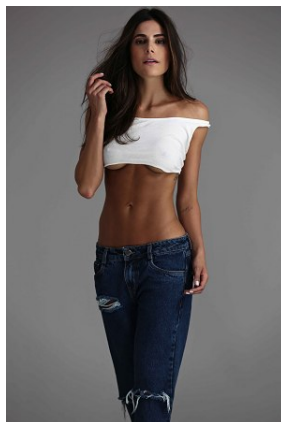

BELLA

Giovanna Paino

Height: 5'6 Bust: 33 Hips: 38 Waist: 28 Shoe: 5 US Hair: Brown Eyes: Brown

BELLA

Giovanna Paino

Height: 5'6 Bust: 33 Hips: 38 Waist: 28 Shoe: 5 US Hair: Brown Eyes: Brown