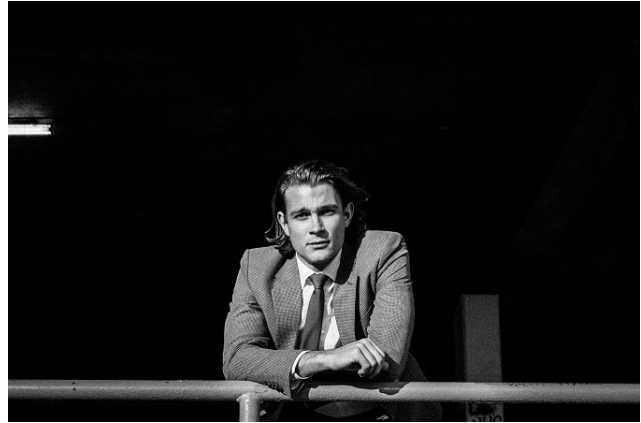

# BELLA

Elijah Lade

Height: 6'0.5 Waist: 34.5 Waist: 9.5 US Hair: Brown Eyes: Brown