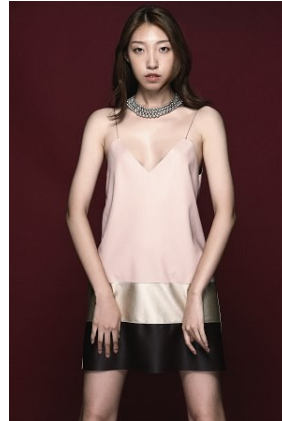

# BELLA

Miah Ji

Height: 5'10.5 Bust: 33 Hips: 36.5 Waist: 26 Hair: Brown Eyes: Brown