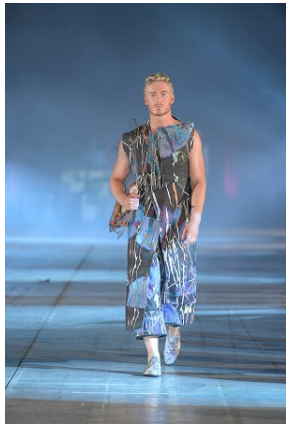

BELLA

James Daffern

Height: 6'1 Waist: 32 Waist: 10.5 US Hair: Blonde Eyes: Blue

PO Box 504 Manly NSW Australia 1655 tel: +61 2 9976 6685 email: info@bellamodels.com.au

BELLA

James Daffern

Height: 6'1 Waist: 32 Waist: 10.5 US Hair: Blonde Eyes: Blue