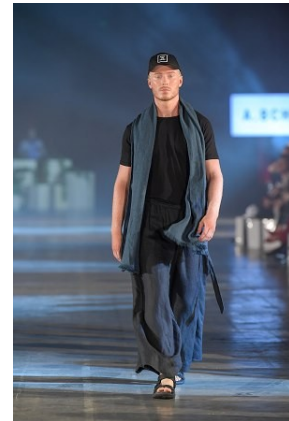

# BELLA

James Daffern

Height: 6'1 Waist: 32 Waist: 10.5 US Hair: Blonde Eyes: Blue