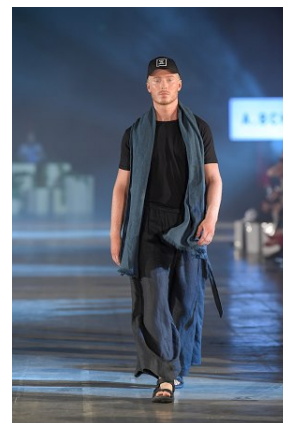

BELLA

James Daffern

Height: 6'1 Waist: 32 Waist: 10.5 US Hair: Blonde Eyes: Blue

PO Box 504 Manly NSW Australia 1655 tel: +61 2 9976 6685 email: info@bellamodels.com.au

BELLA

James Daffern

Height: 6'1 Waist: 32 Waist: 10.5 US Hair: Blonde Eyes: Blue