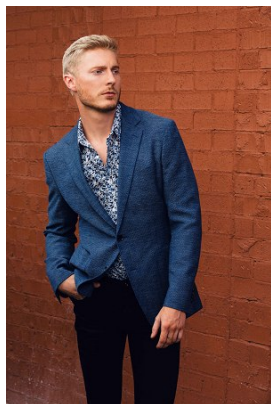

BELLA

James Daffern

Height: 6'1 Waist: 32 Waist: 10.5 US Hair: Blonde Eyes: Blue

PO Box 504 Manly NSW Australia 1655 tel: +61 2 9976 6685 email: info@bellamodels.com.au

BELLA

James Daffern

Height: 6'1 Waist: 32 Waist: 10.5 US Hair: Blonde Eyes: Blue