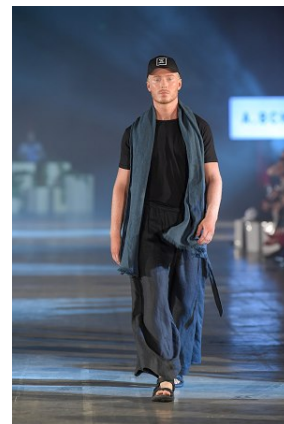

# BELLA

James Daffern

Height: 6'1 Waist: 32 Waist: 10.5 US Hair: Blonde Eyes: Blue