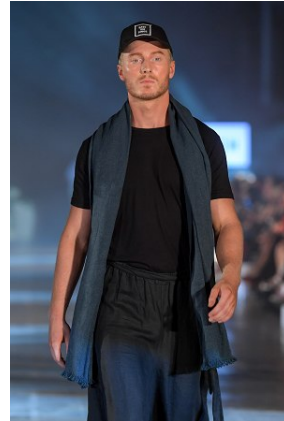

# BELLA

James Daffern

Height: 6'1 Waist: 32 Waist: 10.5 US Hair: Blonde Eyes: Blue