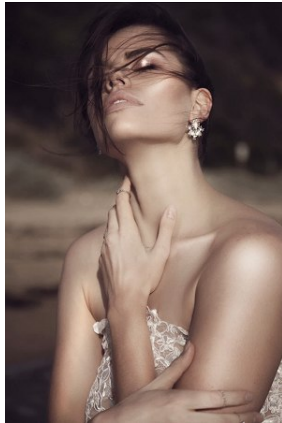

# BELLA

Brooke Lindsay

Height: 5'11 Bust: 37 Hips: 40.5 Waist: 28 Shoe: 11 US Hair: Brunette Eyes: Blue