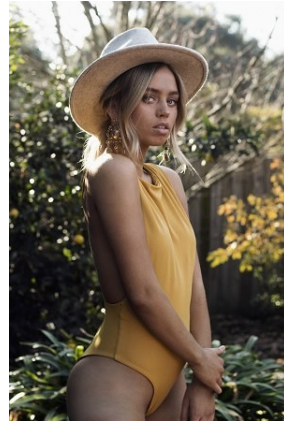

BELLA

Ashlen Bennett

Height: 5'6 Bust: 34 Hips: 36.5 Waist: 26 Shoe: 7.5 US Hair: Blonde Eyes: Green

BELLA

Ashlen Bennett

Height: 5'6 Bust: 34 Hips: 36.5 Waist: 26 Shoe: 7.5 US Hair: Blonde Eyes: Green