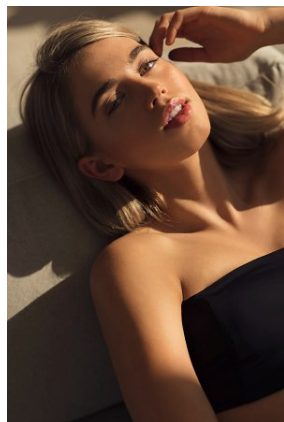

BELLA

Ashlen Bennett

Height: 5'6 Bust: 34 Hips: 36.5 Waist: 26 Shoe: 7.5 US Hair: Blonde Eyes: Green

BELLA

Ashlen Bennett

Height: 5'6 Bust: 34 Hips: 36.5 Waist: 26 Shoe: 7.5 US Hair: Blonde Eyes: Green