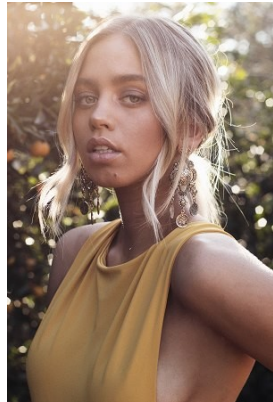

BELLA

Ashlen Bennett

Height: 5'6 Bust: 34 Hips: 36.5 Waist: 26 Shoe: 7.5 US Hair: Blonde Eyes: Green

BELLA

Ashlen Bennett

Height: 5'6 Bust: 34 Hips: 36.5 Waist: 26 Shoe: 7.5 US Hair: Blonde Eyes: Green