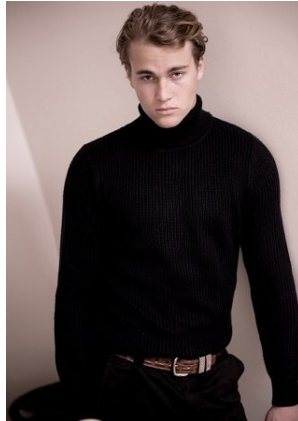

BELLA

Will Devilee

Height: 6'2 Waist: 31.5 Waist: 11 US Hair: Blonde Eyes: Green

BELLA

Will Devilee

Height: 6'2 Waist: 31.5 Waist: 11 US Hair: Blonde Eyes: Green