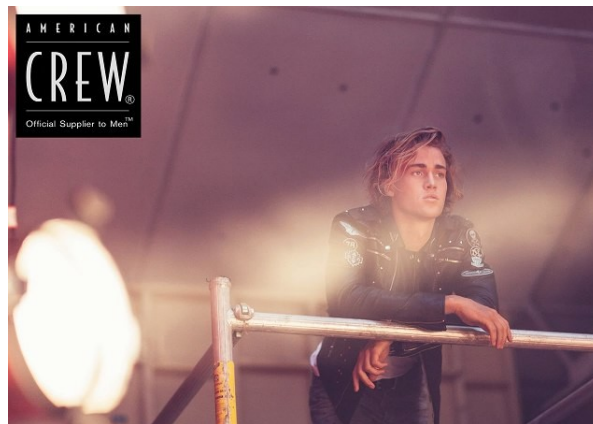

BELLA

Will Devilee

Height: 6'2 Waist: 31.5 Waist: 11 US Hair: Blonde Eyes: Green

BELLA

Will Devilee

Height: 6'2 Waist: 31.5 Waist: 11 US Hair: Blonde Eyes: Green