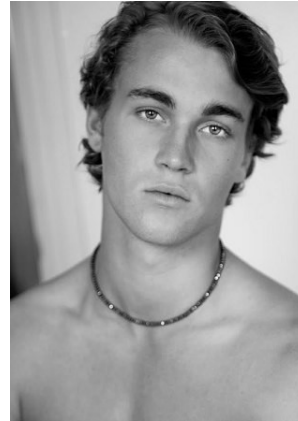

BELLA

Will Devilee

Height: 6'2 Waist: 31.5 Waist: 11 US Hair: Blonde Eyes: Green

BELLA

Will Devilee

Height: 6'2 Waist: 31.5 Waist: 11 US Hair: Blonde Eyes: Green