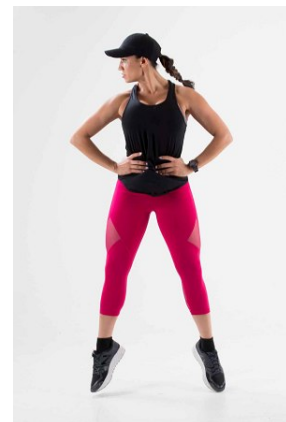

BELLA

Luana Sedgwick

Height: 5'8 Bust: 38 Hips: 39 Waist: 30 Shoe: 10 US Hair: Brown Eyes: Brown

BELLA

Luana Sedgwick

Height: 5'8 Bust: 38 Hips: 39 Waist: 30 Shoe: 10 US Hair: Brown Eyes: Brown