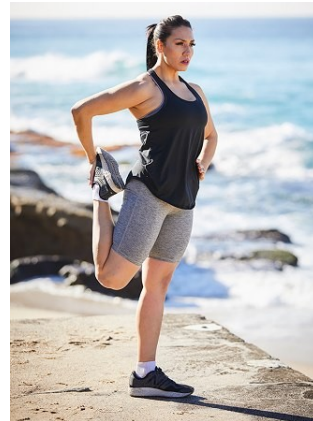

BELLA

Luana Sedgwick

Height: 5'8 Bust: 38 Hips: 39 Waist: 30 Shoe: 10 US Hair: Brown Eyes: Brown

BELLA

Luana Sedgwick

Height: 5'8 Bust: 38 Hips: 39 Waist: 30 Shoe: 10 US Hair: Brown Eyes: Brown