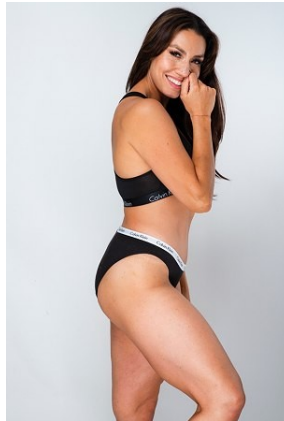

BELLA

Luana Sedgwick

Height: 5'8 Bust: 38 Hips: 39 Waist: 30 Shoe: 10 US Hair: Brown Eyes: Brown

BELLA

Luana Sedgwick

Height: 5'8 Bust: 38 Hips: 39 Waist: 30 Shoe: 10 US Hair: Brown Eyes: Brown