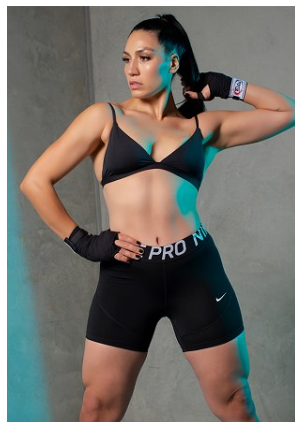

BELLA

Luana Sedgwick

Height: 5'8 Bust: 38 Hips: 39 Waist: 30 Shoe: 10 US Hair: Brown Eyes: Brown

BELLA

Luana Sedgwick

Height: 5'8 Bust: 38 Hips: 39 Waist: 30 Shoe: 10 US Hair: Brown Eyes: Brown