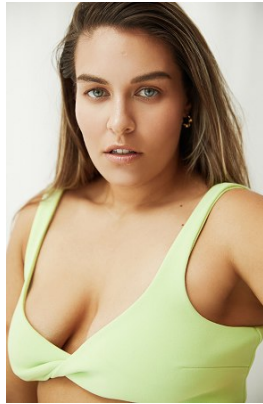

BELLA

Natalia Krslovic

Height: 5'7 Bust: 40 Hips: 44.5 Waist: 33.5 Shoe: 10 US Hair: Dark Blonde Eyes: Green

BELLA

Natalia Krslovic

Height: 5'7 Bust: 40 Hips: 44.5 Waist: 33.5 Shoe: 10 US Hair: Dark Blonde Eyes: Green