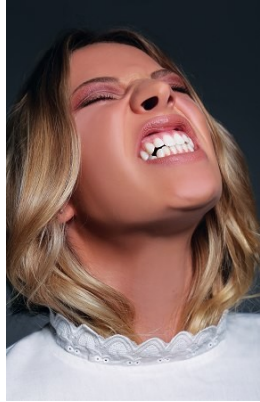

BELLA

Jayden Muir

Height: 5'7.5 Bust: 33 Hips: 34.5 Waist: 28 Shoe: 9 US Hair: Blonde Eyes: Blue

BELLA

Jayden Muir

Height: 5'7.5 Bust: 33 Hips: 34.5 Waist: 28 Shoe: 9 US Hair: Blonde Eyes: Blue