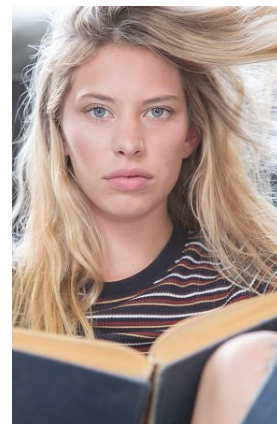

BELLA

Jayden Muir

Height: 5'7.5 Bust: 33 Hips: 34.5 Waist: 28 Shoe: 9 US Hair: Blonde Eyes: Blue

BELLA

Jayden Muir

Height: 5'7.5 Bust: 33 Hips: 34.5 Waist: 28 Shoe: 9 US Hair: Blonde Eyes: Blue