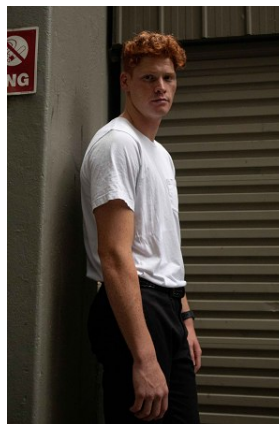

BELLA

Jorden Merrilees

Height: 6'3 Waist: 32.5 Waist: 12 US Hair: Red Eyes: Blue

BELLA

Jorden Merrilees

Height: 6'3 Waist: 32.5 Waist: 12 US Hair: Red Eyes: Blue

BELLA

Jorden Merrilees

Height: 6'3 Waist: 32.5 Waist: 12 US Hair: Red Eyes: Blue