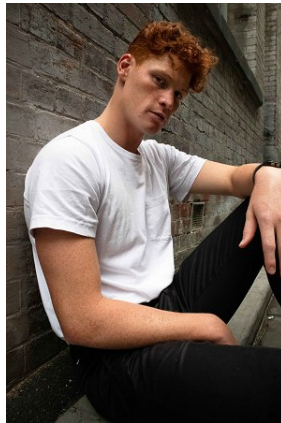

BELLA

Jorden Merrilees

Height: 6'3 Waist: 32.5 Waist: 12 US Hair: Red Eyes: Blue

BELLA

Jorden Merrilees

Height: 6'3 Waist: 32.5 Waist: 12 US Hair: Red Eyes: Blue

BELLA

Jorden Merrilees

Height: 6'3 Waist: 32.5 Waist: 12 US Hair: Red Eyes: Blue