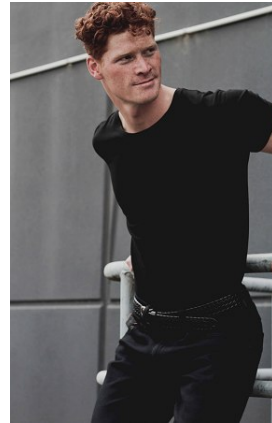

BELLA

Jorden Merrilees

Height: 6'3 Waist: 32.5 Waist: 12 US Hair: Red Eyes: Blue

BELLA

Jorden Merrilees

Height: 6'3 Waist: 32.5 Waist: 12 US Hair: Red Eyes: Blue

BELLA

Jorden Merrilees

Height: 6'3 Waist: 32.5 Waist: 12 US Hair: Red Eyes: Blue