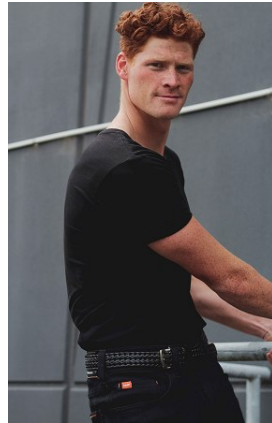

BELLA

Jorden Merrilees

Height: 6'3 Waist: 32.5 Waist: 12 US Hair: Red Eyes: Blue

BELLA

Jorden Merrilees

Height: 6'3 Waist: 32.5 Waist: 12 US Hair: Red Eyes: Blue

BELLA

Jorden Merrilees

Height: 6'3 Waist: 32.5 Waist: 12 US Hair: Red Eyes: Blue