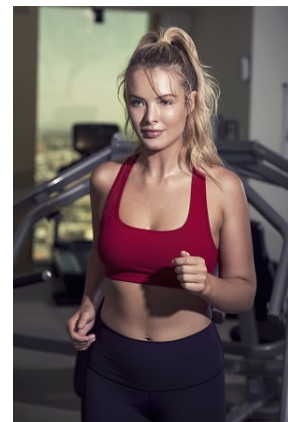

BELLA

Anja Tyrrell

Height: 5'10.5 Bust: 34 Hips: 40 Waist: 27.5 Shoe: 9 US Hair: Blonde Eyes: Blue

BELLA

Anja Tyrrell

Height: 5'10.5 Bust: 34 Hips: 40 Waist: 27.5 Shoe: 9 US Hair: Blonde Eyes: Blue