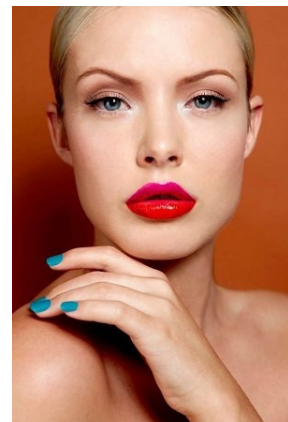

BELLA

Anja Tyrrell

Height: 5'10.5 Bust: 34 Hips: 40 Waist: 27.5 Shoe: 9 US Hair: Blonde Eyes: Blue

BELLA

Anja Tyrrell

Height: 5'10.5 Bust: 34 Hips: 40 Waist: 27.5 Shoe: 9 US Hair: Blonde Eyes: Blue