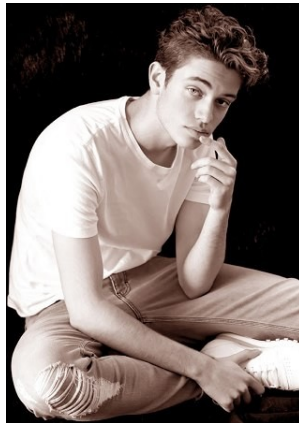

# BELLA

Alan Fogel

Height: 6'1 Waist: 30.5 Waist: 10.5 US Hair: Brown Eyes: Grey