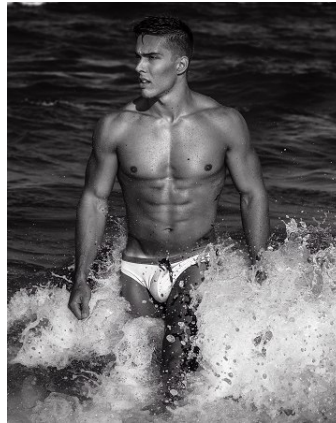

BELLA

Jay Fisher

Height: 6'4.5 Waist: 12 US Hair: Brown Eyes: Hazel

BELLA

Jay Fisher

Height: 6'4.5 Waist: 12 US Hair: Brown Eyes: Hazel