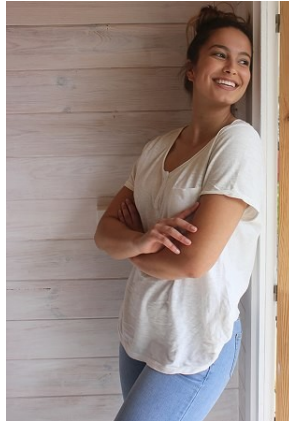

BELLA

Carla Centrone

Height: 5'9 Bust: 37 Hips: 41 Waist: 29 Shoe: 9 US Hair: Brown Eyes: Brown

BELLA

Carla Centrone

Height: 5'9 Bust: 37 Hips: 41 Waist: 29 Shoe: 9 US Hair: Brown Eyes: Brown