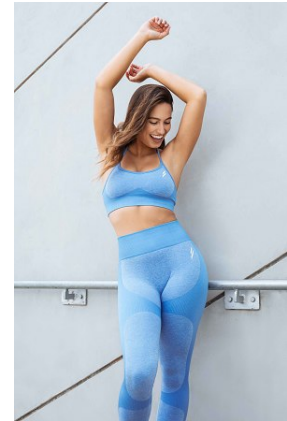

BELLA

Carla Centrone

Height: 5'9 Bust: 37 Hips: 41 Waist: 29 Shoe: 9 US Hair: Brown Eyes: Brown

BELLA

Carla Centrone

Height: 5'9 Bust: 37 Hips: 41 Waist: 29 Shoe: 9 US Hair: Brown Eyes: Brown