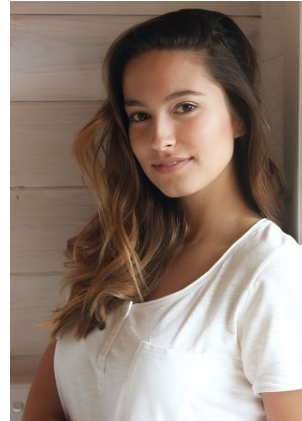

BELLA

Carla Centrone

Height: 5'9 Bust: 37 Hips: 41 Waist: 29 Shoe: 9 US Hair: Brown Eyes: Brown

BELLA

Carla Centrone

Height: 5'9 Bust: 37 Hips: 41 Waist: 29 Shoe: 9 US Hair: Brown Eyes: Brown