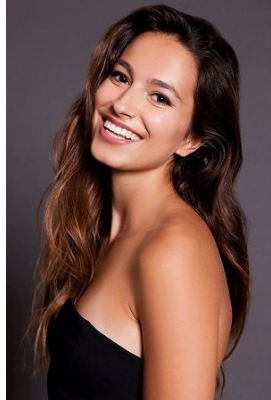

BELLA

Carla Centrone

Height: 5'9 Bust: 37 Hips: 41 Waist: 29 Shoe: 9 US Hair: Brown Eyes: Brown

BELLA

Carla Centrone

Height: 5'9 Bust: 37 Hips: 41 Waist: 29 Shoe: 9 US Hair: Brown Eyes: Brown