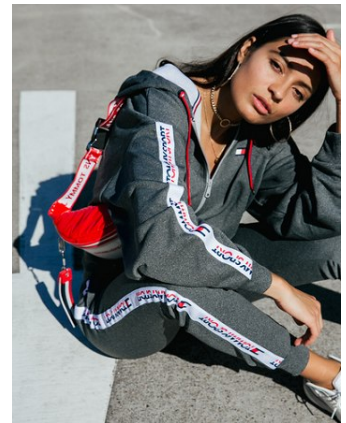

BELLA

Tahnee Ingham

Height: 5'7.5 Bust: 34 Hips: 39 Waist: 26 Shoe: 8 US Hair: Brown Eyes: Brown

BELLA

Tahnee Ingham

Height: 5'7.5 Bust: 34 Hips: 39 Waist: 26 Shoe: 8 US Hair: Brown Eyes: Brown

BELLA

Tahnee Ingham

Height: 5'7.5 Bust: 34 Hips: 39 Waist: 26 Shoe: 8 US Hair: Brown Eyes: Brown