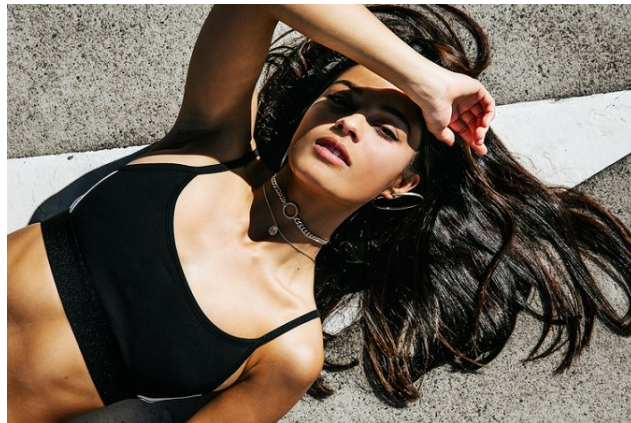

BELLA

Tahnee Ingham

Height: 5'7.5 Bust: 34 Hips: 39 Waist: 26 Shoe: 8 US Hair: Brown Eyes: Brown

BELLA

Tahnee Ingham

Height: 5'7.5 Bust: 34 Hips: 39 Waist: 26 Shoe: 8 US Hair: Brown Eyes: Brown

BELLA

Tahnee Ingham

Height: 5'7.5 Bust: 34 Hips: 39 Waist: 26 Shoe: 8 US Hair: Brown Eyes: Brown