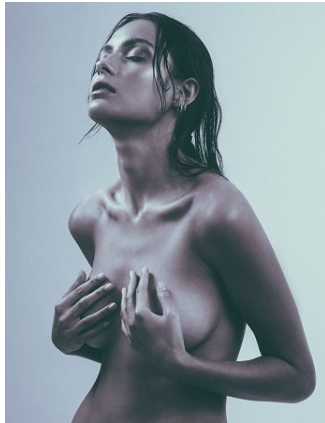

BELLA

Tahnee Ingham

Height: 5'7.5 Bust: 34 Hips: 39 Waist: 26 Shoe: 8 US Hair: Brown Eyes: Brown

BELLA

Tahnee Ingham

Height: 5'7.5 Bust: 34 Hips: 39 Waist: 26 Shoe: 8 US Hair: Brown Eyes: Brown

BELLA

Tahnee Ingham

Height: 5'7.5 Bust: 34 Hips: 39 Waist: 26 Shoe: 8 US Hair: Brown Eyes: Brown