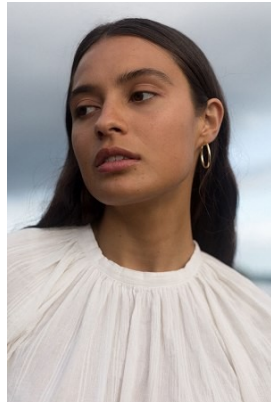

BELLA

Tahnee Ingham

Height: 5'7.5 Bust: 34 Hips: 39 Waist: 26 Shoe: 8 US Hair: Brown Eyes: Brown

BELLA

Tahnee Ingham

Height: 5'7.5 Bust: 34 Hips: 39 Waist: 26 Shoe: 8 US Hair: Brown Eyes: Brown

BELLA

Tahnee Ingham

Height: 5'7.5 Bust: 34 Hips: 39 Waist: 26 Shoe: 8 US Hair: Brown Eyes: Brown