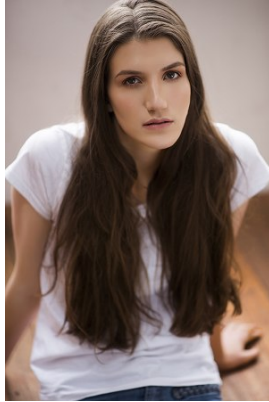

BELLA

Sydney Shearman

Height: 5'11 Bust: 33.5 Hips: 35 Waist: 25 Shoe: 10.5 US Hair: Brown Eyes: Hazel

BELLA

Sydney Shearman

Height: 5'11 Bust: 33.5 Hips: 35 Waist: 25 Shoe: 10.5 US Hair: Brown Eyes: Hazel