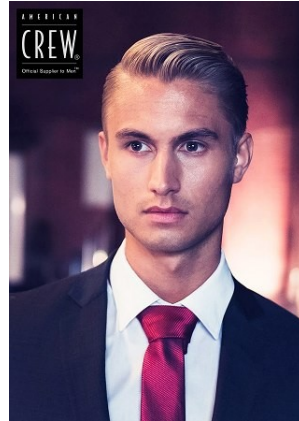

BELLA

Eric Human

Height: 6'1.5 Waist: 30 Waist: 10.5 US Hair: Blonde Eyes: Hazel

BELLA

Eric Human

Height: 6'1.5 Waist: 30 Waist: 10.5 US Hair: Blonde Eyes: Hazel

CLUBS
SPADES

CLUBS
SPADES

BELLA

Eric Human

Height: 6'1.5 Waist: 30 Waist: 10.5 US Hair: Blonde Eyes: Hazel