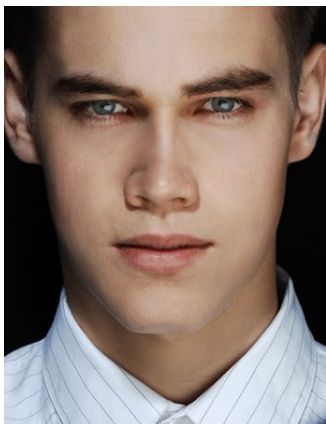

BELLA

Will Bennett

Height: 6'1.5 Waist: 31 Waist: 12 US Hair: Dark Blonde Eyes: Grey

BELLA

Will Bennett

Height: 6'1.5 Waist: 31 Waist: 12 US Hair: Dark Blonde Eyes: Grey