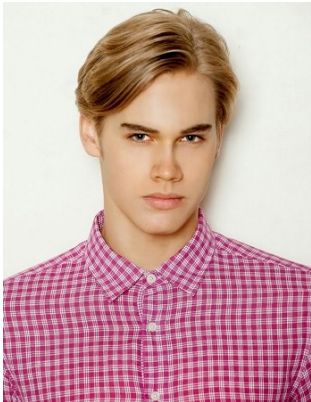

BELLA

Will Bennett

Height: 6'1.5 Waist: 31 Waist: 12 US Hair: Dark Blonde Eyes: Grey

BELLA

Will Bennett

Height: 6'1.5 Waist: 31 Waist: 12 US Hair: Dark Blonde Eyes: Grey