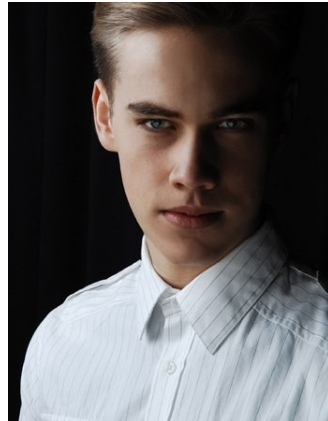

BELLA

Will Bennett

Height: 6'1.5 Waist: 31 Waist: 12 US Hair: Dark Blonde Eyes: Grey

BELLA

Will Bennett

Height: 6'1.5 Waist: 31 Waist: 12 US Hair: Dark Blonde Eyes: Grey