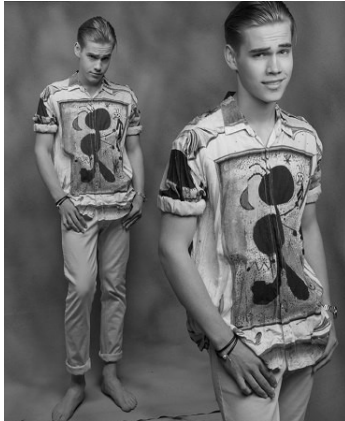

BELLA

Will Bennett

Height: 6'1.5 Waist: 31 Waist: 12 US Hair: Dark Blonde Eyes: Grey

BELLA

Will Bennett

Height: 6'1.5 Waist: 31 Waist: 12 US Hair: Dark Blonde Eyes: Grey