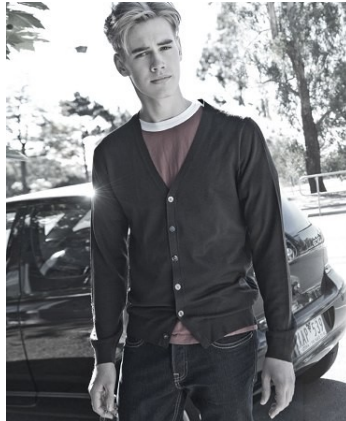

BELLA

Will Bennett

Height: 6'1.5 Waist: 31 Waist: 12 US Hair: Dark Blonde Eyes: Grey

BELLA

Will Bennett

Height: 6'1.5 Waist: 31 Waist: 12 US Hair: Dark Blonde Eyes: Grey