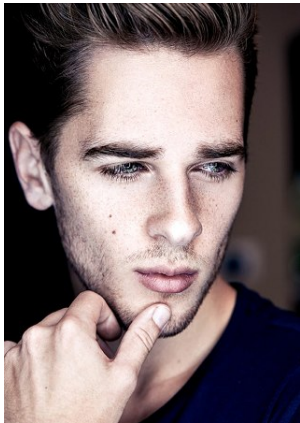

BELLA

Matt Saccuzzo

Height: 6'0 Waist: 29 Waist: 10.5 US Hair: Light Brown Eyes: Green

BELLA

Matt Saccuzzo

Height: 6'0 Waist: 29 Waist: 10.5 US Hair: Light Brown Eyes: Green