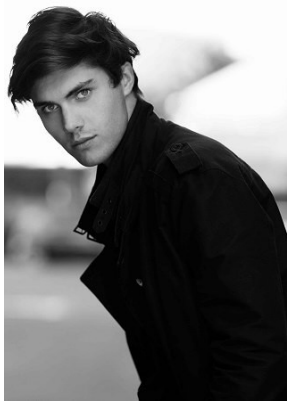

BELLA

Hughy Thomas

Height: 6'1 Waist: 30.5 Waist: 12 US Hair: Dark Brown Eyes: Green

BELLA

Hughy Thomas

Height: 6'1 Waist: 30.5 Waist: 12 US Hair: Dark Brown Eyes: Green