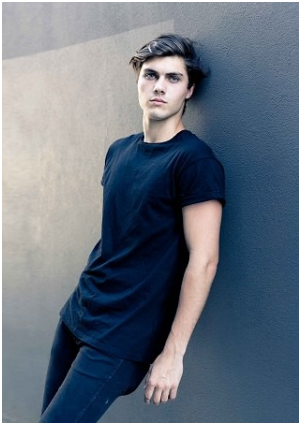

BELLA

Hughy Thomas

Height: 6'1 Waist: 30.5 Waist: 12 US Hair: Dark Brown Eyes: Green

BELLA

Hughy Thomas

Height: 6'1 Waist: 30.5 Waist: 12 US Hair: Dark Brown Eyes: Green