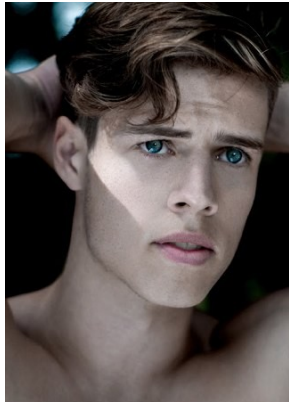

BELLA

Matthew Karpinski

Height: 6'2 Waist: 32.5 Waist: 10.5 US Hair: Dark Blonde Eyes: Blue

SWEENEY TODD'S
OFFICIAL MENS GROOMING

SHADES OF GREY

THE FIRST TEMPTATION
PHOTOGRAPHED BY DAVID TAN

BELLA

Matthew Karpinski

Height: 6'2 Waist: 32.5 Waist: 10.5 US Hair: Dark Blonde Eyes: Blue