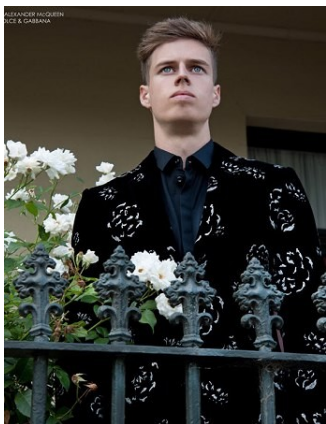

BELLA

Matthew Karpinski

Height: 6'2 Waist: 32.5 Waist: 10.5 US Hair: Dark Blonde Eyes: Blue

SWEENEY TODD'S
OFFICIAL MENS GROOMING

SHADES OF GREY

THE FIRST TEMPTATION
PHOTOGRAPHED BY DAVID TAN

BELLA

Matthew Karpinski

Height: 6'2 Waist: 32.5 Waist: 10.5 US Hair: Dark Blonde Eyes: Blue