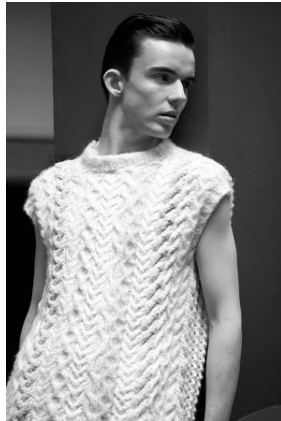

BELLA

Samuel Walter

Height: 6'1.5 Waist: 28.5 Waist: 9.5 US Hair: Brown Eyes: Brown

BELLA

Samuel Walter

Height: 6'1.5 Waist: 28.5 Waist: 9.5 US Hair: Brown Eyes: Brown

BELLA

Samuel Walter

Height: 6'1.5 Waist: 28.5 Waist: 9.5 US Hair: Brown Eyes: Brown