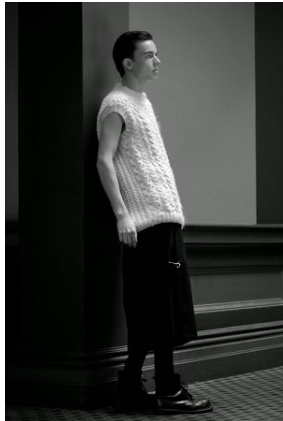

BELLA

Samuel Walter

Height: 6'1.5 Waist: 28.5 Waist: 9.5 US Hair: Brown Eyes: Brown

BELLA

Samuel Walter

Height: 6'1.5 Waist: 28.5 Waist: 9.5 US Hair: Brown Eyes: Brown

BELLA

Samuel Walter

Height: 6'1.5 Waist: 28.5 Waist: 9.5 US Hair: Brown Eyes: Brown