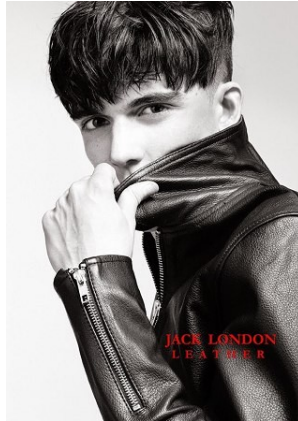

BELLA

Samuel Walter

Height: 6'1.5 Waist: 28.5 Waist: 9.5 US Hair: Brown Eyes: Brown

BELLA

Samuel Walter

Height: 6'1.5 Waist: 28.5 Waist: 9.5 US Hair: Brown Eyes: Brown

BELLA

Samuel Walter

Height: 6'1.5 Waist: 28.5 Waist: 9.5 US Hair: Brown Eyes: Brown