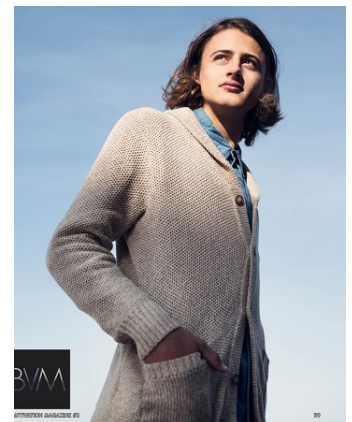

BELLA

Tom Harris

Height: 6'1 Waist: 28.5 Waist: 11.5 US Hair: Dark Brown Eyes: Brown

BELLA

Tom Harris

Height: 6'1 Waist: 28.5 Waist: 11.5 US Hair: Dark Brown Eyes: Brown