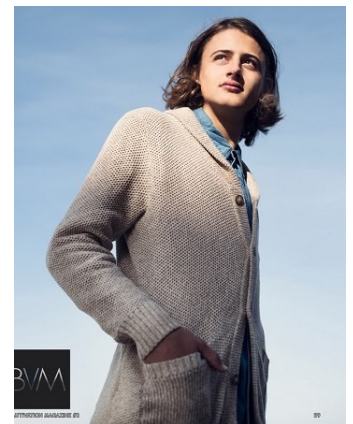

BELLA

Tom Harris

Height: 6'1 Waist: 28.5 Waist: 11.5 US Hair: Dark Brown Eyes: Brown

BELLA

Tom Harris

Height: 6'1 Waist: 28.5 Waist: 11.5 US Hair: Dark Brown Eyes: Brown