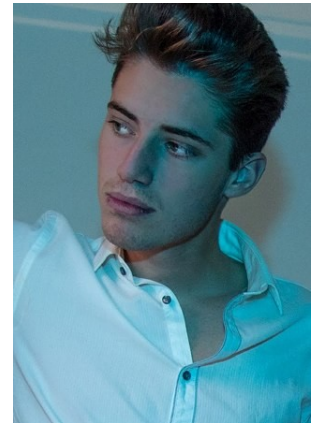

BELLA

Darcy Ellis

Height: 5'11.5 Waist: 29 Waist: 8.5 US Hair: Dark Blonde Eyes: Green

BELLA

Darcy Ellis

Height: 5'11.5 Waist: 29 Waist: 8.5 US Hair: Dark Blonde Eyes: Green