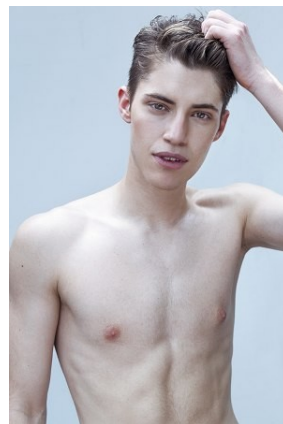

BELLA

Darcy Ellis

Height: 5'11.5 Waist: 29 Waist: 8.5 US Hair: Dark Blonde Eyes: Green

BELLA

Darcy Ellis

Height: 5'11.5 Waist: 29 Waist: 8.5 US Hair: Dark Blonde Eyes: Green