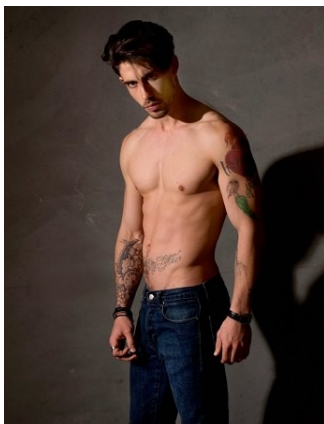

BELLA

Tyson Briggs

Height: 6'0 Waist: 31 Waist: 10 US Hair: Dark Brown Eyes: Blue

BELLA

Tyson Briggs

Height: 6'0 Waist: 31 Waist: 10 US Hair: Dark Brown Eyes: Blue