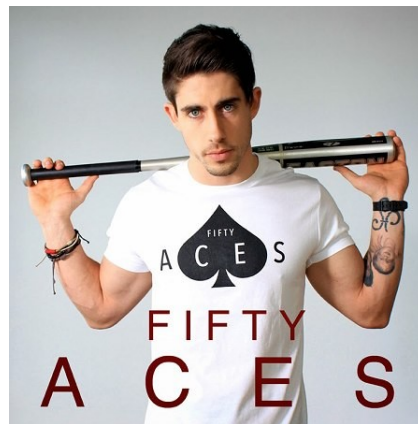

BELLA

Tyson Briggs

Height: 6'0 Waist: 31 Waist: 10 US Hair: Dark Brown Eyes: Blue

BELLA

Tyson Briggs

Height: 6'0 Waist: 31 Waist: 10 US Hair: Dark Brown Eyes: Blue