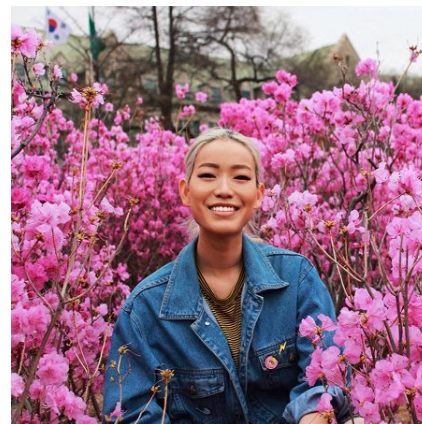

# BELLA

Xin Gao

Height: 5'10.5 Bust: 32.5 Hips: 36.5 Waist: 25 Shoe: 8.5 US Hair: Black Eyes: Brown