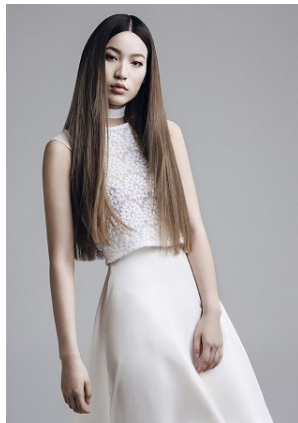

# BELLA

Xin Gao

Height: 5'10.5 Bust: 32.5 Hips: 36.5 Waist: 25 Shoe: 8.5 US Hair: Black Eyes: Brown