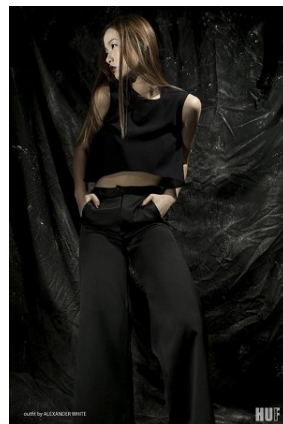

# BELLA

Xin Gao

Height: 5'10.5 Bust: 32.5 Hips: 36.5 Waist: 25 Shoe: 8.5 US Hair: Black Eyes: Brown