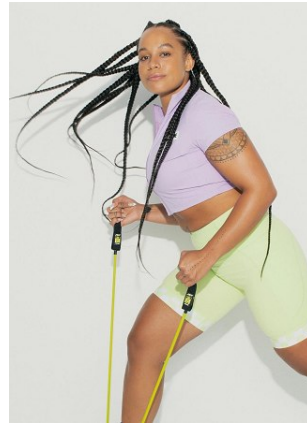

# BELLA

Basjia Almaan

Height: 5'5.5 Bust: 40 Hips: 40 Waist: 31 Shoe: 9 US Hair: Brown Eyes: Brown