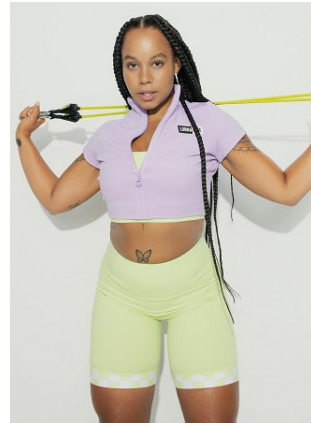

# BELLA

Basjia Almaan

Height: 5'5.5 Bust: 40 Hips: 40 Waist: 31 Shoe: 9 US Hair: Brown Eyes: Brown