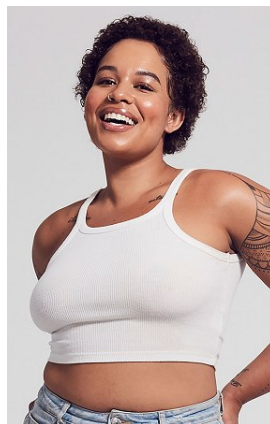

# BELLA

Basjia Almaan

Height: 5'5.5 Bust: 40 Hips: 40 Waist: 31 Shoe: 9 US Hair: Brown Eyes: Brown