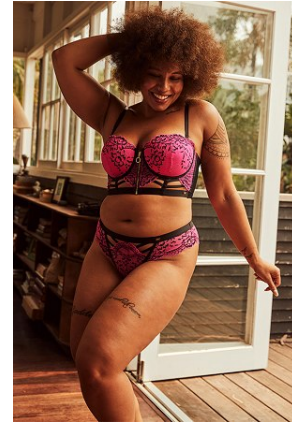

# BELLA

Basjia Almaan

Height: 5'5.5 Bust: 40 Hips: 40 Waist: 31 Shoe: 9 US Hair: Brown Eyes: Brown