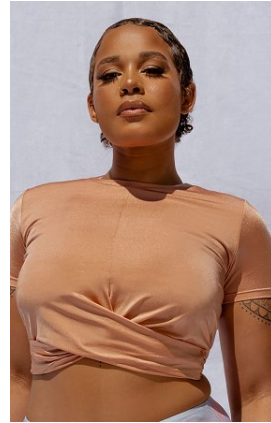

BELLA

Basjia Almaan

Height: 5'5.5 Bust: 37 Hips: 40.5 Waist: 29.5 Shoe: 9 US Hair: Brown Eyes: Brown

BELLA

Basjia Almaan

Height: 5'5.5 Bust: 37 Hips: 40.5 Waist: 29.5 Shoe: 9 US Hair: Brown Eyes: Brown