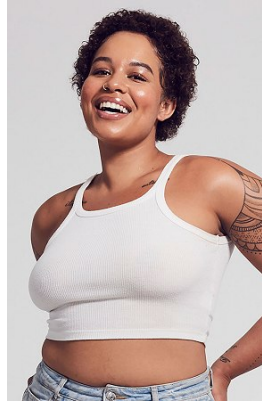

BELLA

Basjia Almaan

Height: 5'5.5 Bust: 37 Hips: 40.5 Waist: 29.5 Shoe: 9 US Hair: Brown Eyes: Brown

BELLA

Basjia Almaan

Height: 5'5.5 Bust: 37 Hips: 40.5 Waist: 29.5 Shoe: 9 US Hair: Brown Eyes: Brown