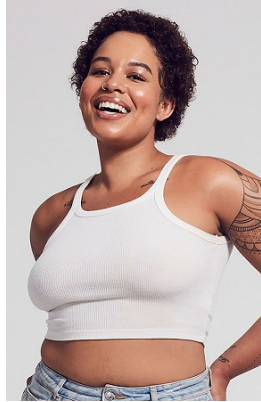

# BELLA

Basjia Almaan

Height: 5'5.5 Bust: 37 Hips: 40.5 Waist: 29.5 Shoe: 9 US Hair: Brown Eyes: Brown