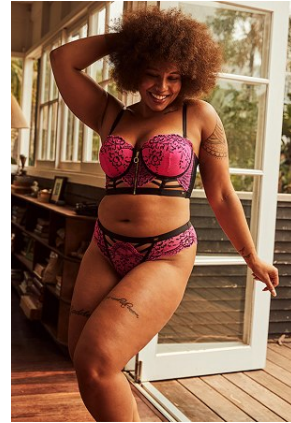

# BELLA

Basjia Almaan

Height: 5'5.5 Bust: 37 Hips: 40.5 Waist: 29.5 Shoe: 9 US Hair: Brown Eyes: Brown