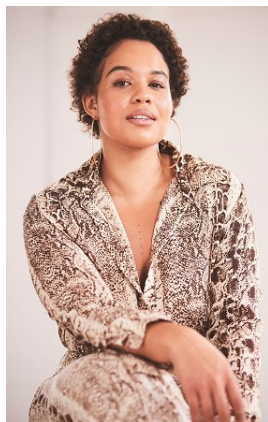

# BELLA

Basjia Almaan

Height: 5'5.5 Bust: 37 Hips: 40.5 Waist: 29.5 Shoe: 9 US Hair: Brown Eyes: Brown