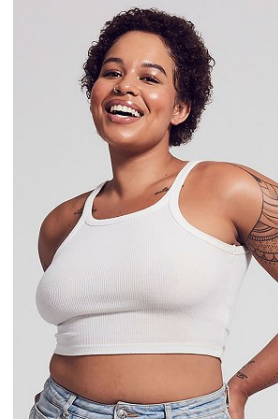

# BELLA

Basjia Almaan

Height: 5'5.5 Bust: 37 Hips: 40.5 Waist: 29.5 Shoe: 9 US Hair: Brown Eyes: Brown