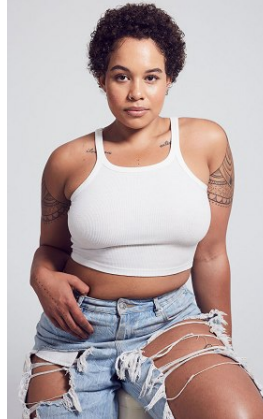

# BELLA

Basjia Almaan

Height: 5'5.5 Bust: 37 Hips: 40.5 Waist: 29.5 Shoe: 9 US Hair: Brown Eyes: Brown