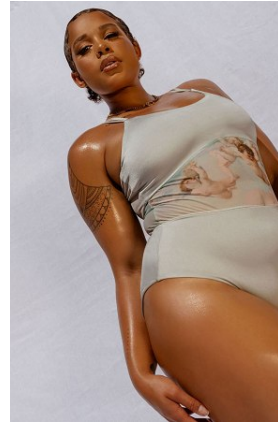

# BELLA

Basjia Almaan

Height: 5'5.5 Bust: 37 Hips: 40.5 Waist: 29.5 Shoe: 9 US Hair: Brown Eyes: Brown