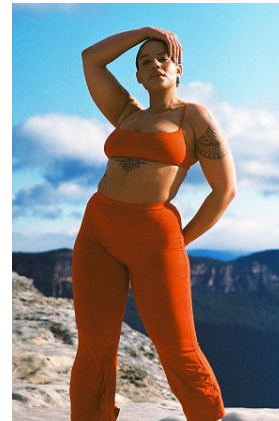

# BELLA

Basjia Almaan

Height: 5'5.5 Bust: 37 Hips: 40.5 Waist: 29.5 Shoe: 9 US Hair: Brown Eyes: Brown