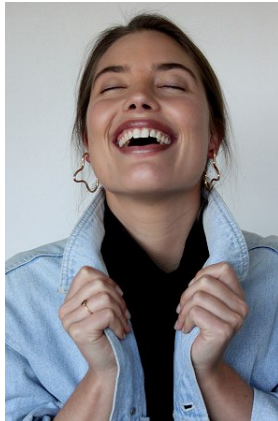

BELLA

Em McCallum

Height: 5'9.5 Bust: 38.5 Hips: 43 Waist: 30 Shoe: 10 US Hair: Blonde Eyes: Green

BELLA

Em McCallum

Height: 5'9.5 Bust: 38.5 Hips: 43 Waist: 30 Shoe: 10 US Hair: Blonde Eyes: Green