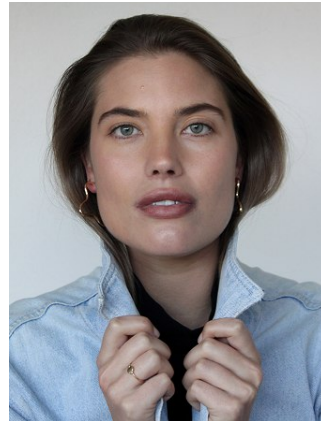

BELLA

Em McCallum

Height: 5'9.5 Bust: 38.5 Hips: 43 Waist: 30 Shoe: 10 US Hair: Blonde Eyes: Green

BELLA

Em McCallum

Height: 5'9.5 Bust: 38.5 Hips: 43 Waist: 30 Shoe: 10 US Hair: Blonde Eyes: Green