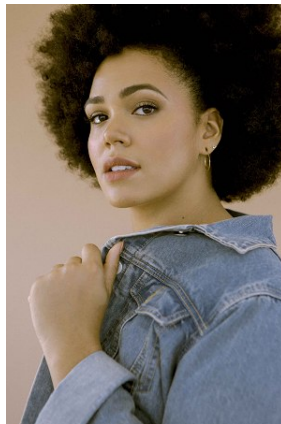

BELLA

Shareefa J

Height: 5'10.5 Bust: 41 Hips: 50 Waist: 38 Shoe: 10 US Hair: Dark Brown Eyes: Brown

BELLA

Shareefa J

Height: 5'10.5 Bust: 41 Hips: 50 Waist: 38 Shoe: 10 US Hair: Dark Brown Eyes: Brown