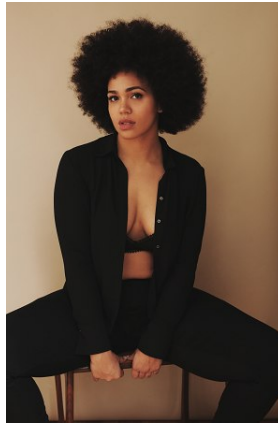

BELLA

Shareefa J

Height: 5'10.5 Bust: 41 Hips: 50 Waist: 38 Shoe: 10 US Hair: Dark Brown Eyes: Brown

BELLA

Shareefa J

Height: 5'10.5 Bust: 41 Hips: 50 Waist: 38 Shoe: 10 US Hair: Dark Brown Eyes: Brown