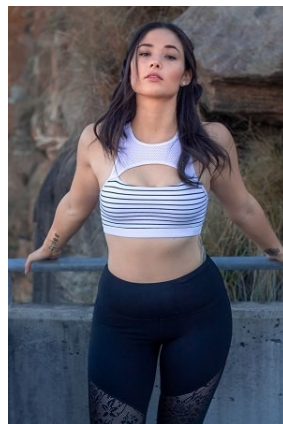

BELLA

Stephanie Watson

Height: 5'8 Bust: 35.5 Hips: 40 Waist: 26.5 Shoe: 10 US Hair: Brunette Eyes: Brown

BELLA

Stephanie Watson

Height: 5'8 Bust: 35.5 Hips: 40 Waist: 26.5 Shoe: 10 US Hair: Brunette Eyes: Brown