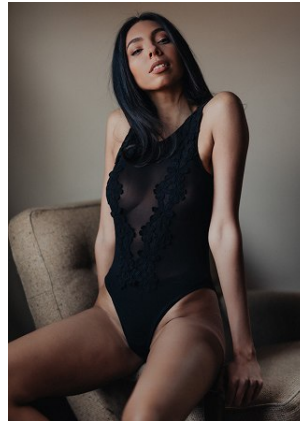

BELLA

Mariana Arruda

Height: 5'8 Bust: 33 Hips: 35.5 Waist: 26 Shoe: 9 US Hair: Brunette Eyes: Brown

BELLA

Mariana Arruda

Height: 5'8 Bust: 33 Hips: 35.5 Waist: 26 Shoe: 9 US Hair: Brunette Eyes: Brown